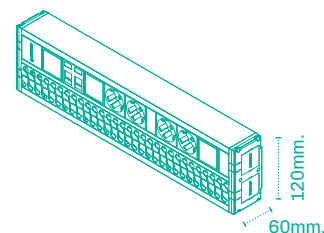

Caractéristiques techniques

- Construit en profil d'aluminium, finition anodisée argent C27 naturel.
- Entrée de courant et de données, partie arrière.
- Connexion entrée de courant par borne interne.
- Fixation par boulonnerie sur l'arrière.

EN

Double fonction

The Duplo system consists of two rails, one electrified and another one with a space for organising cables, allowing loose wiring to be concealed and guaranteeing a rapid, ordered and safe installation.

Organised application

Ideal for installations where the origin is the wall and the idea is to maintain order and the organisation of the connected cables.

No limits to configuration

It is possible to manufacture made-to-measure electrification, since the length adapts to the necessary connections for each project.

Applications

- Offices.
- Laboratories.
- Industrial work station.

Features

- Space for organising cables.
- Space prepared for installation of Orgatech vertebra adapter.
- Easy fixing system.
- Possibility of housing three-phase elements.

Technical characteristics

- Made of aluminium, C27 natural anodized finish.
- Power and data input through the back or the side.
- Power input connection through internal terminal.
- Fixed by screws on back.

Mesures / Measures

Détails qui nous différencient Details that make us different

Fabrication sur mesure.
Custom manufacturing.

Compatible avec le système de gestion de câbles Orgatech.
Compatible with Orgatech cable management.

Compatible avec "Ultra-Compact USB Smart Charging System" jusqu'à 60W.
Compatible with "Ultra-Compact USB Smart Charging System" up to 60W.

IBConnect

Pol. El Escobar, 5
31350 Peralta (Navarra)
SPAIN

T. +34 948 753 282
F. +34 948 751 462

www.ib-connect.com

National Sales
comercial@ib-connect.com

International Sales
export@ib-connect.com

Follow us