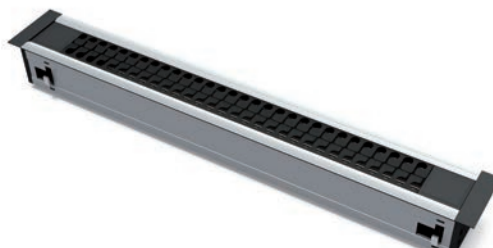

Fácil instalación

Construido en policarbonato, lo que le confiere gran flexibilidad para alojar todo tipo de cables con gran rapidez.
La unión de los anillos es por rótula, proporcionando un movimiento articulado en todos los planos.

Guided input

The coupling to fix the vertebra is incorporated into the ends of the organiser, allowing cables to enter in a guided and organised fashion.

Features

- Storing and distributing loose cables on any table.
- Turns into a clean and tidy cable guide tray on any table that does not originally have one.

Technical characteristics

- Made of aluminium.
- Membrane organizer made of polypropylene.
- Fixed by means of screws.

- Columna pasacables.
- Raceway column.

ELEMENTOS / COMPONENTS

- Organizador simple.
- Simple organizer.

- Organizador doble.
- Double organizer.

- Organizador empotrado.
- Built-in organizer.

- Tótem pasacables.
- Raceway mini column.