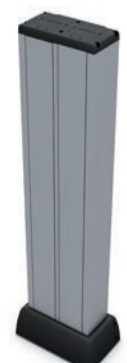

Technical characteristics

- Made of aluminium.
- Membrane organizer made of polypropylene.
- Fixed by means of screws.

- Columna pasacables.
- Raceway column.

ELEMENTOS / COMPONENTS

- Organizador simple.
- Simple organizer.

- Organizador doble.
- Double organizer.

- Organizador empotrado.
- Built-in organizer.

- Tótem pasacables.
- Raceway mini column.