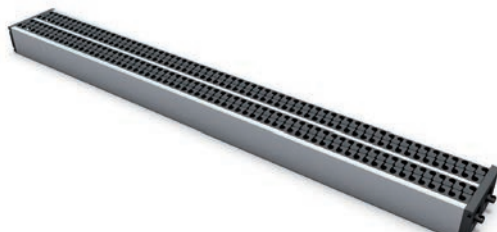

Fácil instalación

Construido en policarbonato, lo que le confiere gran flexibilidad para alojar todo tipo de cables con gran rapidez.
La unión de los anillos es por rótula, proporcionando un movimiento articulado en todos los planos.

Guided input

The coupling to fix the vertebra is incorporated into the ends of the organiser, allowing cables to enter in a guided and organised fashion.

Features

- Storing and distributing loose cables on any table.
- Turns into a clean and tidy cable guide tray on any table that does not originally have one.

Technical characteristics

- Made of aluminium.
- Membrane organizer made of polypropylene.
- Fixed by means of screws.

- Columna pasacables.
- Raceway column.

ELEMENTOS / COMPONENTS

- Organizador simple.
- Simple organizer.

- Organizador doble.
- Double organizer.

- Organizador empotrado.
- Built-in organizer.

- Tótem pasacables.
- Raceway mini column.