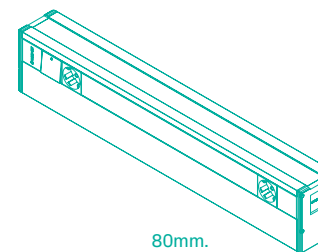

Mesures / Measures

Détails qui nous différencient Details that make us different

Fabrication sur mesure.
Custom manufacturing.

Compatible avec le système de gestion de câbles Orgatech.
Compatible with Orgatech cable management.

Compatible avec "Ultra-Compact USB Smart Charging System" jusqu'à 60W.
Compatible with "Ultra-Compact USB Smart Charging System" up to 60W.