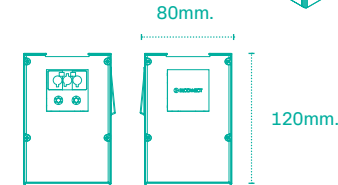

Maße / Measures

Was uns unterscheidet

Details that make us different

Produkt verfügbar in Weiß.
Custom manufacturing.

Kompatibel mit unserem
Orgatech Kabelmanagement.
Compatible with Orgatech
cable management.

Kompatibel mit "Ultra-Compact
USB Smart Charging System"
bis zu 60W.
Compatible with "Ultra-Compact
USB Smart Charging System"
up to 60W.