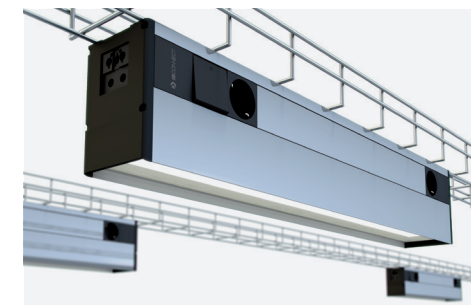

IBConnect

IBConnect Deutschland GmbH
Neuer Weg, 4
58849 Herscheid
GERMANY

T. +49 (0) 2357 1726200
F. +49 (0) 2357 1726210

www.ib-connect.com/de

National Sales
deutschland@ib-connect.com

International Sales
export@ib-connect.com

Follow us

DE. Lumen an einem Kabelgitter.

EN. Lumen installed on grid tray.