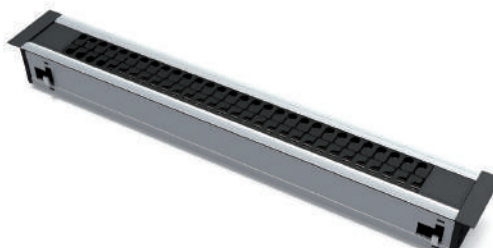

Fácil instalación

Construido en policarbonato, lo que le confiere gran flexibilidad para alojar todo tipo de cables con gran rapidez.
La unión de los anillos es por rótula, proporcionando un movimiento articulado en todos los planos.

Guided input

The coupling to fix the vertebra is incorporated into the ends of the organiser, allowing cables to enter in a guided and organised fashion.

Features

- Storing and distributing loose cables on any table.
- Turns into a clean and tidy cable guide tray on any table that does not originally have one.

Technical characteristics

- Made of aluminium.
- Membrane organizer made of polypropylene.
- Fixed by means of screws.

- Columna pasacables.
- Raceway column.

ELEMENTOS / COMPONENTS

- Organizador simple.
- Simple organizer.

- Organizador doble.
- Double organizer.

- Organizador empotrado.
- Built-in organizer.

- Tótem pasacables.
- Raceway mini column.