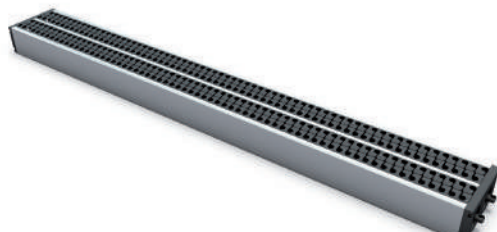

Fácil instalación

Construido en policarbonato, lo que le confiere gran flexibilidad para alojar todo tipo de cables con gran rapidez.
La unión de los anillos es por rótula, proporcionando un movimiento articulado en todos los planos.

Guided input

The coupling to fix the vertebra is incorporated into the ends of the organiser, allowing cables to enter in a guided and organised fashion.

Features

- Storing and distributing loose cables on any table.
- Turns into a clean and tidy cable guide tray on any table that does not originally have one.

Technical characteristics

- Made of aluminium.
- Membrane organizer made of polypropylene.
- Fixed by means of screws.

- Columna pasacables.
- Raceway column.

ELEMENTOS / COMPONENTS

- Organizador simple.
- Simple organizer.

- Organizador doble.
- Double organizer.

- Organizador empotrado.
- Built-in organizer.

- Tótem pasacables.
- Raceway mini column.