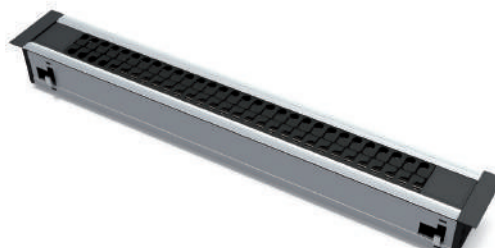

Guided input

The coupling to fix the vertebra is incorporated into the ends of the organiser, allowing cables to enter in a guided and organised fashion.

Features

- Storing and distributing loose cables on any table.
- Turns into a clean and tidy cable guide tray on any table that does not originally have one.

- Organisateur intégré.
- Built-in organizer.

- Colonne passe câbles.
- Raceway column.

- Totem de passe câbles.
- Raceway mini column.