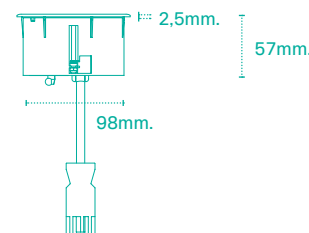

Features

- Quick and easy to change multimedia modules.
- Prepared to adapt Orgatech vertebra.
- Installation through hole with circular crown (Ø 102mm).

Technical characteristics

- Made of flame-retardant PC plastic.
- Finished in white (RAL 9010) or grey (RAL 7016).
- Power input through cable with male rapid connector on end.
- Power and data input from lower part.
- Fixed by scrollable tabs (from 8mm to 42mm) with automatic return on disassembly.

Medidas / Measures

Mesa.
Table.

Suelo técnico y falso techo.
Technical floor & Technical ceiling.

ES. Unit en falso techo.

EN. Unit in technical ceiling.

IBConnect

Pol. El Escopar, 5
31350 Peralta (Navarra)
SPAIN