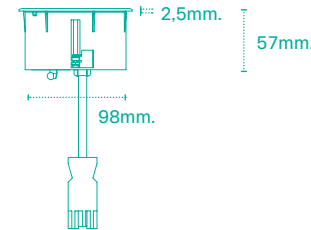

Features

- Quick and easy to change multimedia modules.
- Prepared to adapt Orgatech vertebrä.
- Installation through hole with circular crown (ø 102mm).

Technical characteristics

- Made of flame-retardant PC plastic.
- Finished in white (RAL 9010) or grey (RAL 7016).
- Power input through cable with male rapid connector on end.
- Power and data input from lower part.
- Fixed by scrollable tabs (from 8mm to 42mm) with automatic return on disassembly.

Maße / Measures

Tisch.
Table.

Doppelboden & Abgehängte Decke.
Technical floor & Technical ceiling.

DE. Unit in einer abgehängten Decke.

EN. Unit in technical ceiling.

IBConnect

IBConnect Deutschland GmbH
Neuer Weg, 4
58849 Herscheid
GERMANY