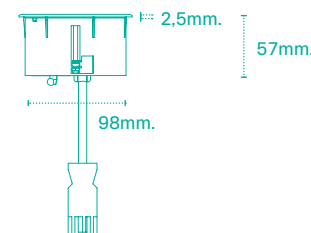

Features

- Quick and easy to change multimedia modules.
- Prepared to adapt Orgatech vertebra.
- Installation through hole with circular crown (ø 102mm).

Technical characteristics

- Made of flame-retardant PC plastic.
- Finished in white (RAL 9010) or grey (RAL 7016).
- Power input through cable with male rapid connector on end.
- Power and data input from lower part.
- Fixed by scrollable tabs (from 8mm to 42mm) with automatic return on disassembly.

Misure / Measures

Tavolo / Table

Pavimento tecnico e controsoffitto / Technical floor & Technical ceiling

IT. Unit su controsoffitto.

EN. Unit in technical ceiling.

IBConnect

Pol. El Escopar, 5
31350 Peralta (Navarra)
SPAIN