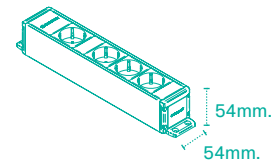

Features

- Quick and easy to change multimedia and data modules.
- Adaptable to grid tray.

Technical characteristics

- Made of black (RAL 9017) or white (RAL 9010) lacquered aluminium profile.
- Fixed by means of screws.

Medidas / Measures

Con fijación plana.
Fixed by plane brackets.

Con fijación elevada.
Fixed by raised brackets.

Con fijaciones 90°.
With 90° brackets.

Con soporte fijación a mesa V3.
Fixation system through desk clamp V3.