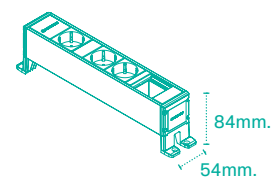

Features

- Quick and easy to change multimedia and data modules.
- Adaptable to grid tray.

Technical characteristics

- Made of black (RAL 9017) or white (RAL 9010) lacquered aluminium profile.
- Fixed by means of screws.

Medidas / Measures

Con fijación plana.
Fixed by plane brackets.

Con fijación elevada.
Fixed by raised brackets.

Con fijaciones 90°.
With 90° brackets.

Con soporte fijación a mesa V3.
Fixation system through desk clamp V3.