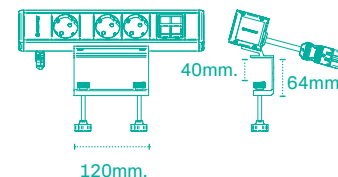

IBConnect

Pol. El Escopar, 5
31350 Peralta (Navarra)
SPAIN

T. +34 948 753 282
F. +34 948 751 462

www.ib-connect.com

National Sales
comercial@ib-connect.com

International Sales
export@ib-connect.com

Follow us

FR. Support fixation à la table V3.

EN. Fixation system through desk clamp V3.