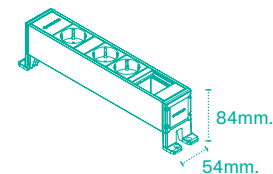

### Technical characteristics

- Made of black (RAL 9017) or white (RAL 9010) lacquered aluminium profile.
- Fixed by means of screws.

Medidas / Measures

Fixation avec Z plats.  
Fixed by plane brackets.

Fixation au moyen de Z surélevés.  
Fixed by raised brackets.