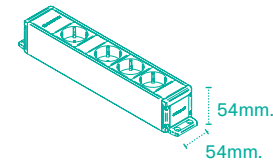

### Technical characteristics

- Made of black (RAL 9017) or white (RAL 9010) lacquered aluminium profile.
- Fixed by means of screws.

Medidas / Measures

Fixation avec Z plats.  
Fixed by plane brackets.

Fixation au moyen de Z surélevés.  
Fixed by raised brackets.