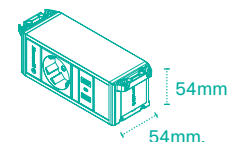

Système de fixation au moyen du support V3.
Fixation system through desk clamp V3.