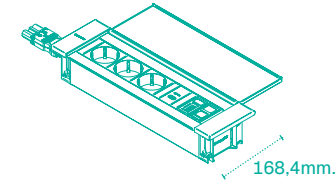

Technical characteristics

- Cover and profile made of aluminium, matt white (RAL 9010) lacquered or matt black (RAL 9017) lacquered.
- Power input through cable with rapid connector on end.
- Data and multimedia inputs through custom rear access.
- Fixed by scrollable tabs with automatic return on assembly.

Medidas / Measures

Cerrado Closed

Abierto Open

ES. Nexo negro instalado en el lobby de un hotel.

EN. Black Nexo installed in a hotel lobby.