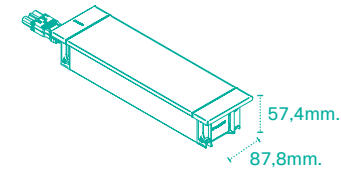

Medidas / Measures

Cerrado Closed