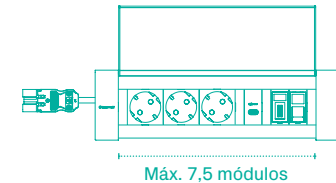

Technical characteristics

- Cover and profile made of aluminium, matt white (RAL 9010) lacquered or matt black (RAL 9017) lacquered.
- Power input through cable with rapid connector on end.
- Data and multimedia inputs through custom rear access.
- Fixed by scrollable tabs with automatic return on assembly.

Medidas / Measures

Cerrado Closed

Abierto Open

ES. Nexo negro instalado en el lobby de un hotel.

EN. Black Nexo installed in a hotel lobby.